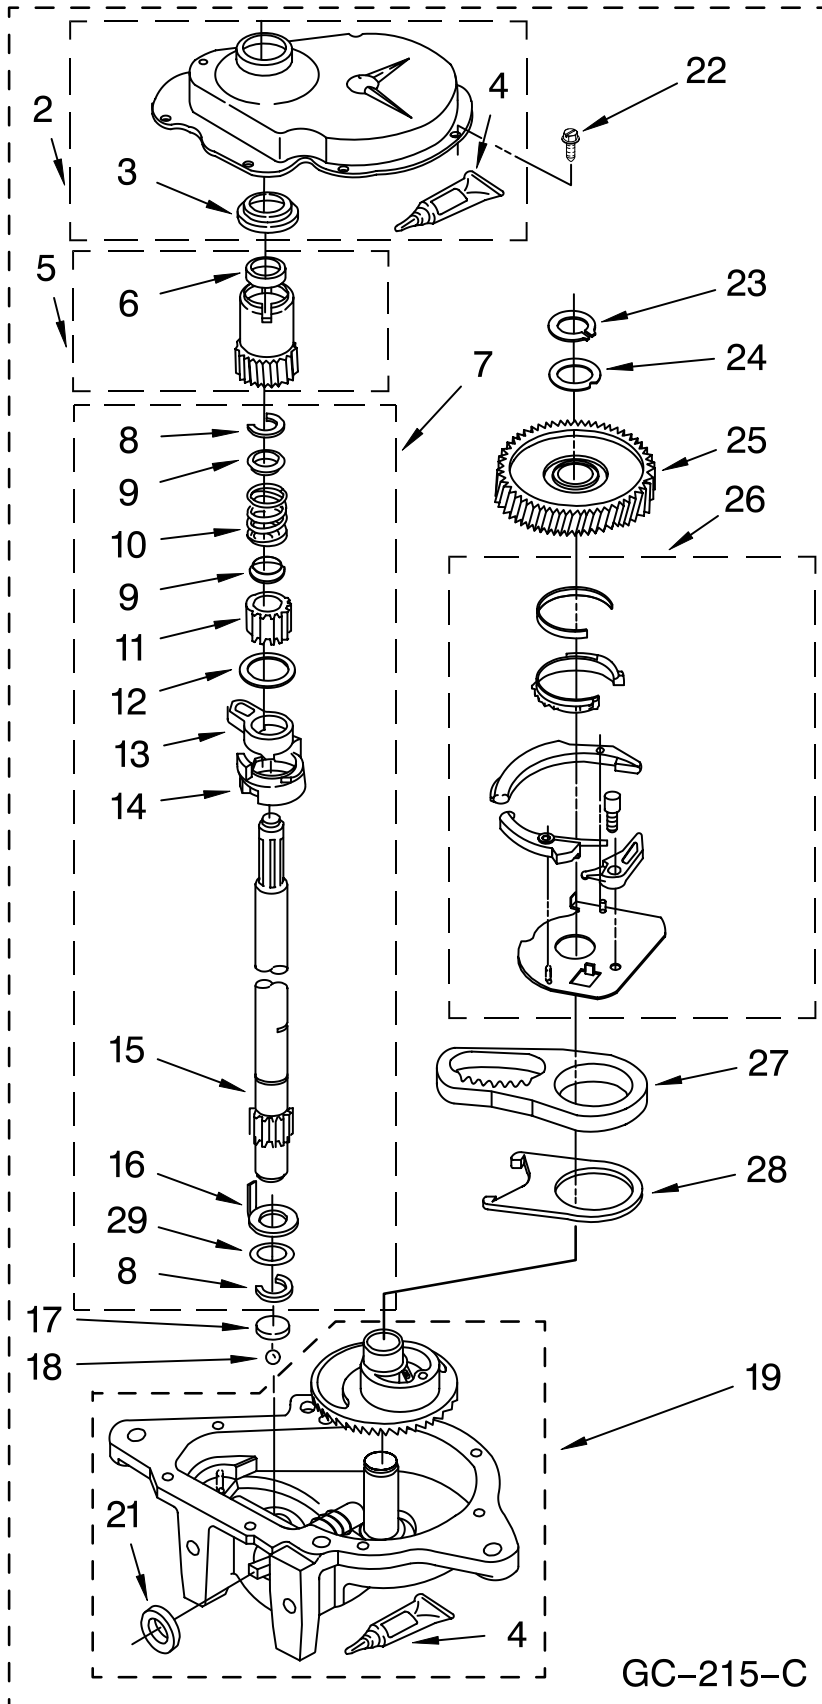

GEARCASE PARTS

For Models: LBR5432PQ2, LBR5432PT2

(Designer White) (Biscuit)

Illus. No.	Part No.	DESCRIPTION
1	3360630	Gearcase (Complete)
2	285202	Cover, Gearcase
3	3349985	Seal, Gearcase Cover
4	285195	Sealer, Gasket (.20 Fl. Oz.) (6 ml)
5	63320	Pinion, Spin (Includes Illus. 25)
6	356427	Seal, Spin Pinion
7	389387	Shaft, Agitator (Complete)
8	90369	Ring, Retaining (2)
9	62677	Retainer, Spring
10	62676	Spring, Agitate
11	63273	Gear, Agitate (Includes 15 and 29)
12	62619	Washer, Agitate Gear
13	62580	Cam Follower (Includes 14)
14	62581	Cam, Agitate (Includes 13)
15	285509	Shaft, Agitator (Includes 11 and 29)
16	62618	Washer, Cam Thrust
17	16018	Bearing, Thrust
18	85529	Ball, Bearing
19	389230	Bottom and Pinion, Gearcase
21	285352	Seal, Thrust Plug
22	3351614	Screw, Gearcase Cover, Mounting (8) (10-24 x 3/8)
23	3362552	Ring, Retaining
24	285735	Washer Kit, Thrust
25	62570	Gear, Spin
26	388253	Neutral Assembly
27	3349296	Rack, Connecting
28	62621	Actuator, Shift
29	388815	Washer, Intermediate

GC-215-C

FOR ORDERING INFORMATION REFER TO PARTS PRICE LIST